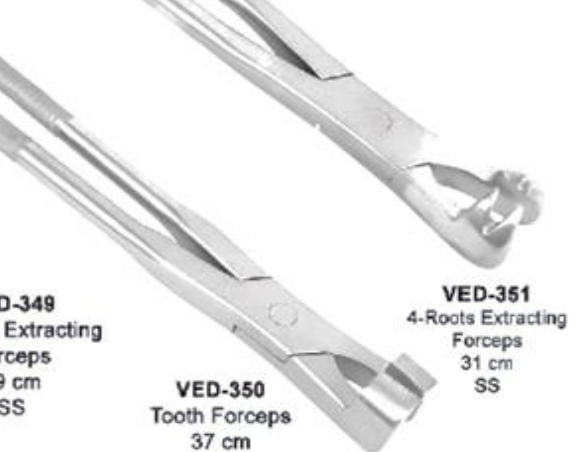

VED-350
Tooth Forceps
37 cm
SS