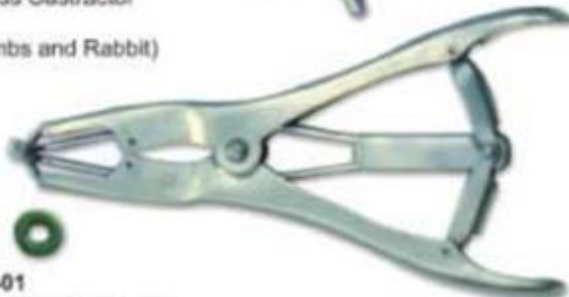

40-021-02
Bull Holder With Spring

Bull Rings

40-044-05
Bull Ring Copper
60mm, 70mm, 80mm,
90mm, 100mm

40-045-05
Bull Ring Stainless Steel
60mm, 70mm, 80mm,
90mm, 100mm

40-046-05
Bull Ring Brass
60mm, 70mm, 80mm,
90mm, 100mm

40-048-05
Bull Ring Nickel Plated
60mm, 70mm, 80mm,
90mm, 100mm

40-047-05
Bull Ring Stainless Steel
60mm, 70mm, 80mm,
90mm, 100mm

40-049-05
Bull Ring Brass
60mm, 70mm, 80mm,
90mm, 100mm

40

Castration Forceps

40-001-01
Bloodless Castrator
48cm (30cm, 36cm, 40cm)
(For Bulls and Big Animals)

40-002-01
Bloodless Castrator
with Cord-Stop
48cm (30cm, 36cm, 40cm)
(For Bulls and Big Animals)

40-003-01
Bloodless Castrator
23cm
(for Lambs and Rabbit)