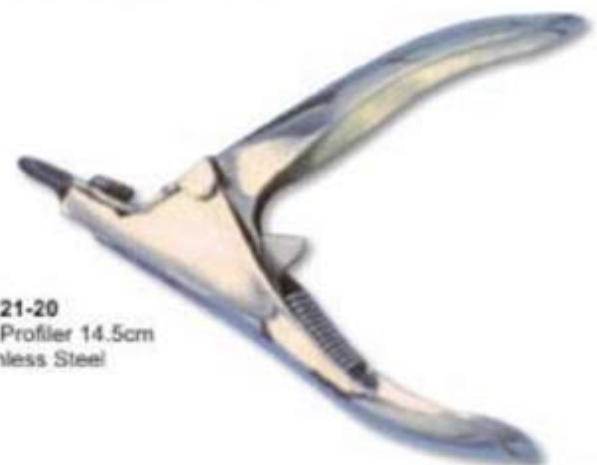

40-213-20
Professional Toe
Nail Nipper

40-214-20
Professional Toe
Nail Nipper

40-215-20
Toe Nail Nipper 14cm
Box Joint, Double Spring
Stainless Steel (Satin finish)

40-216-20
Professional Toe Nail
Nipper 18cm Double Action,
Stainless Steel (Satin finish)

40-217-20
Professional Toe
Nail Nipper

40-218-20
Professional Toe
Nail Nipper

40-219-20
Nail Profiler (with grip)
14.5cm
Stainless Steel
(Powder coated)

40-220-20
Nail Profiler (with grip)
14.5cm
Stainless Steel (Powder coated)