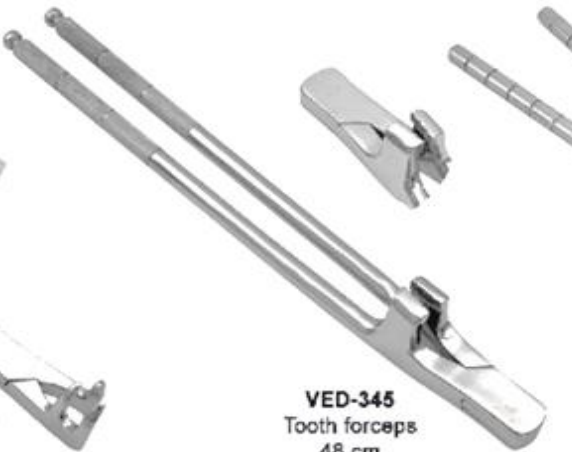

VED-345
Tooth forceps
48 cm
SS