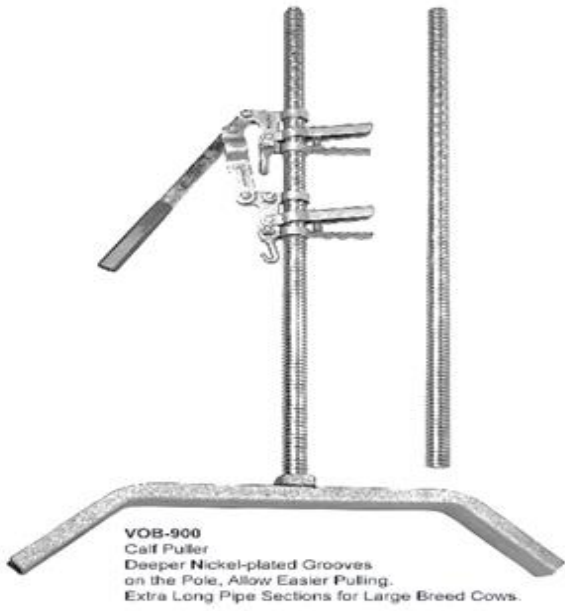

VRE-513
Pig Staples

VRE-512
Applicator for Pig Staples

Mouth Gags

VRE-580
Equine Mouth Gag

VRE-582
Millennium Mouth Gag

Mouth Gags For Small Animals

VRE-501

VRE-502

VRE-503

VRE-504

VRE-506
Schoupe Mouth Gag

VRE-505
Schulze Mouth Gag
With Wooden Handle.

VSP-104
Sims Speculum
with Fixing Screw and Cut

VSP-105
Sims Speculum
with Fixing Screw and Cut

VSP-106
Vienna Speculum
for Small Animals

Calf Puller

OBSTETRIC INSTRUMENTS

VOB-900
Calf Puller
Deeper Nickel-plated Grooves
on the Pole, Allow Easier Pulling.
Extra Long Pipe Sections for Large Breed Cows.

VOB-901
Calf Puller

VOB-915
Pig Puller

VOB-917
Double-Tube Embryotome
Complete set of double-tube
embryotome, with handle and
wire stilette.