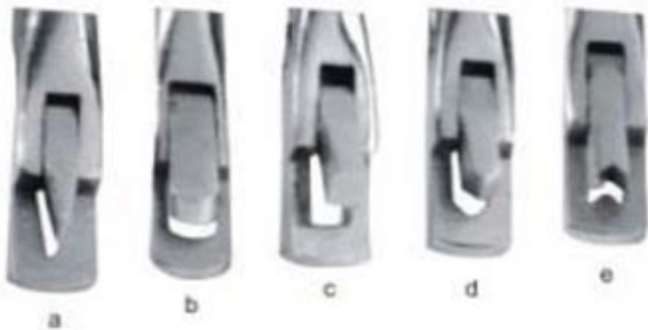

40

Ear Notcher

40-140-13
Ear Notcher S.S
(v) Shape also in different shapes