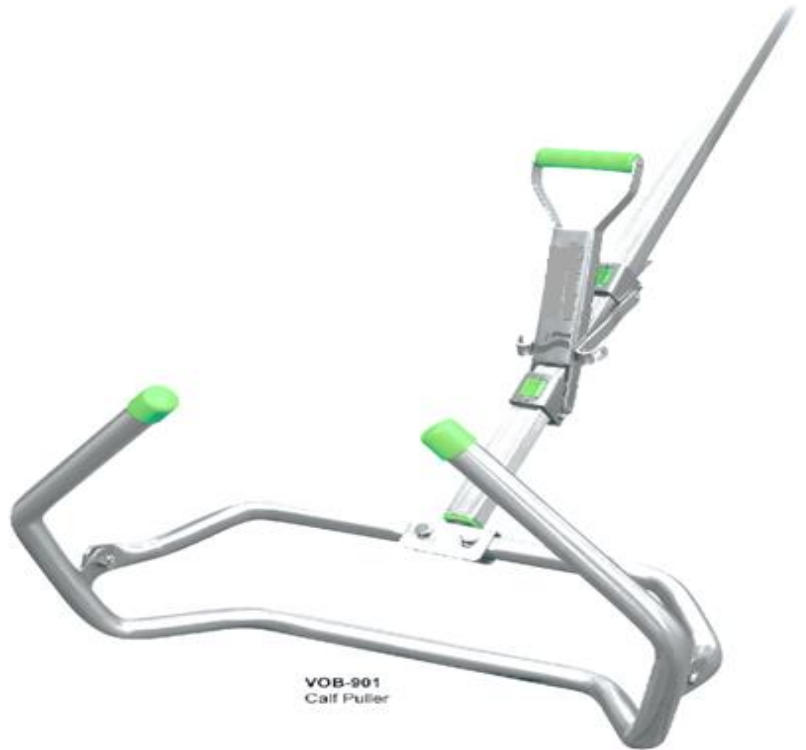

VRE-513
Pig Staples

VRE-512
Applicator for Pig Staples

Mouth Gags

VRE-580
Equine Mouth Gag

VRE-582
Millennium Mouth Gag

Mouth Gags For Small Animals

VRE-501

VRE-502

VRE-503

VRE-504

VRE-506
Schoupe Mouth Gag

VRE-505
Schulze Mouth Gag
With Wooden Handle.

VSP-104
Sims Speculum
with Fixing Screw and Cut

VSP-105
Sims Speculum
with Fixing Screw and Cut

VSP-106
Vienna Speculum
for Small Animals

Calf Puller

OBSTETRIC INSTRUMENTS

VOB-900
Calf Puller
Deeper Nickel-plated Grooves
on the Pole, Allow Easier Pulling.
Extra Long Pipe Sections for Large Breed Cows.

VOB-901
Calf Puller

VOB-915
Pig Puller

VOB-917
Double-Tube Embryotome
Complete set of double-tube
embryotome, with handle and
wire stilette.